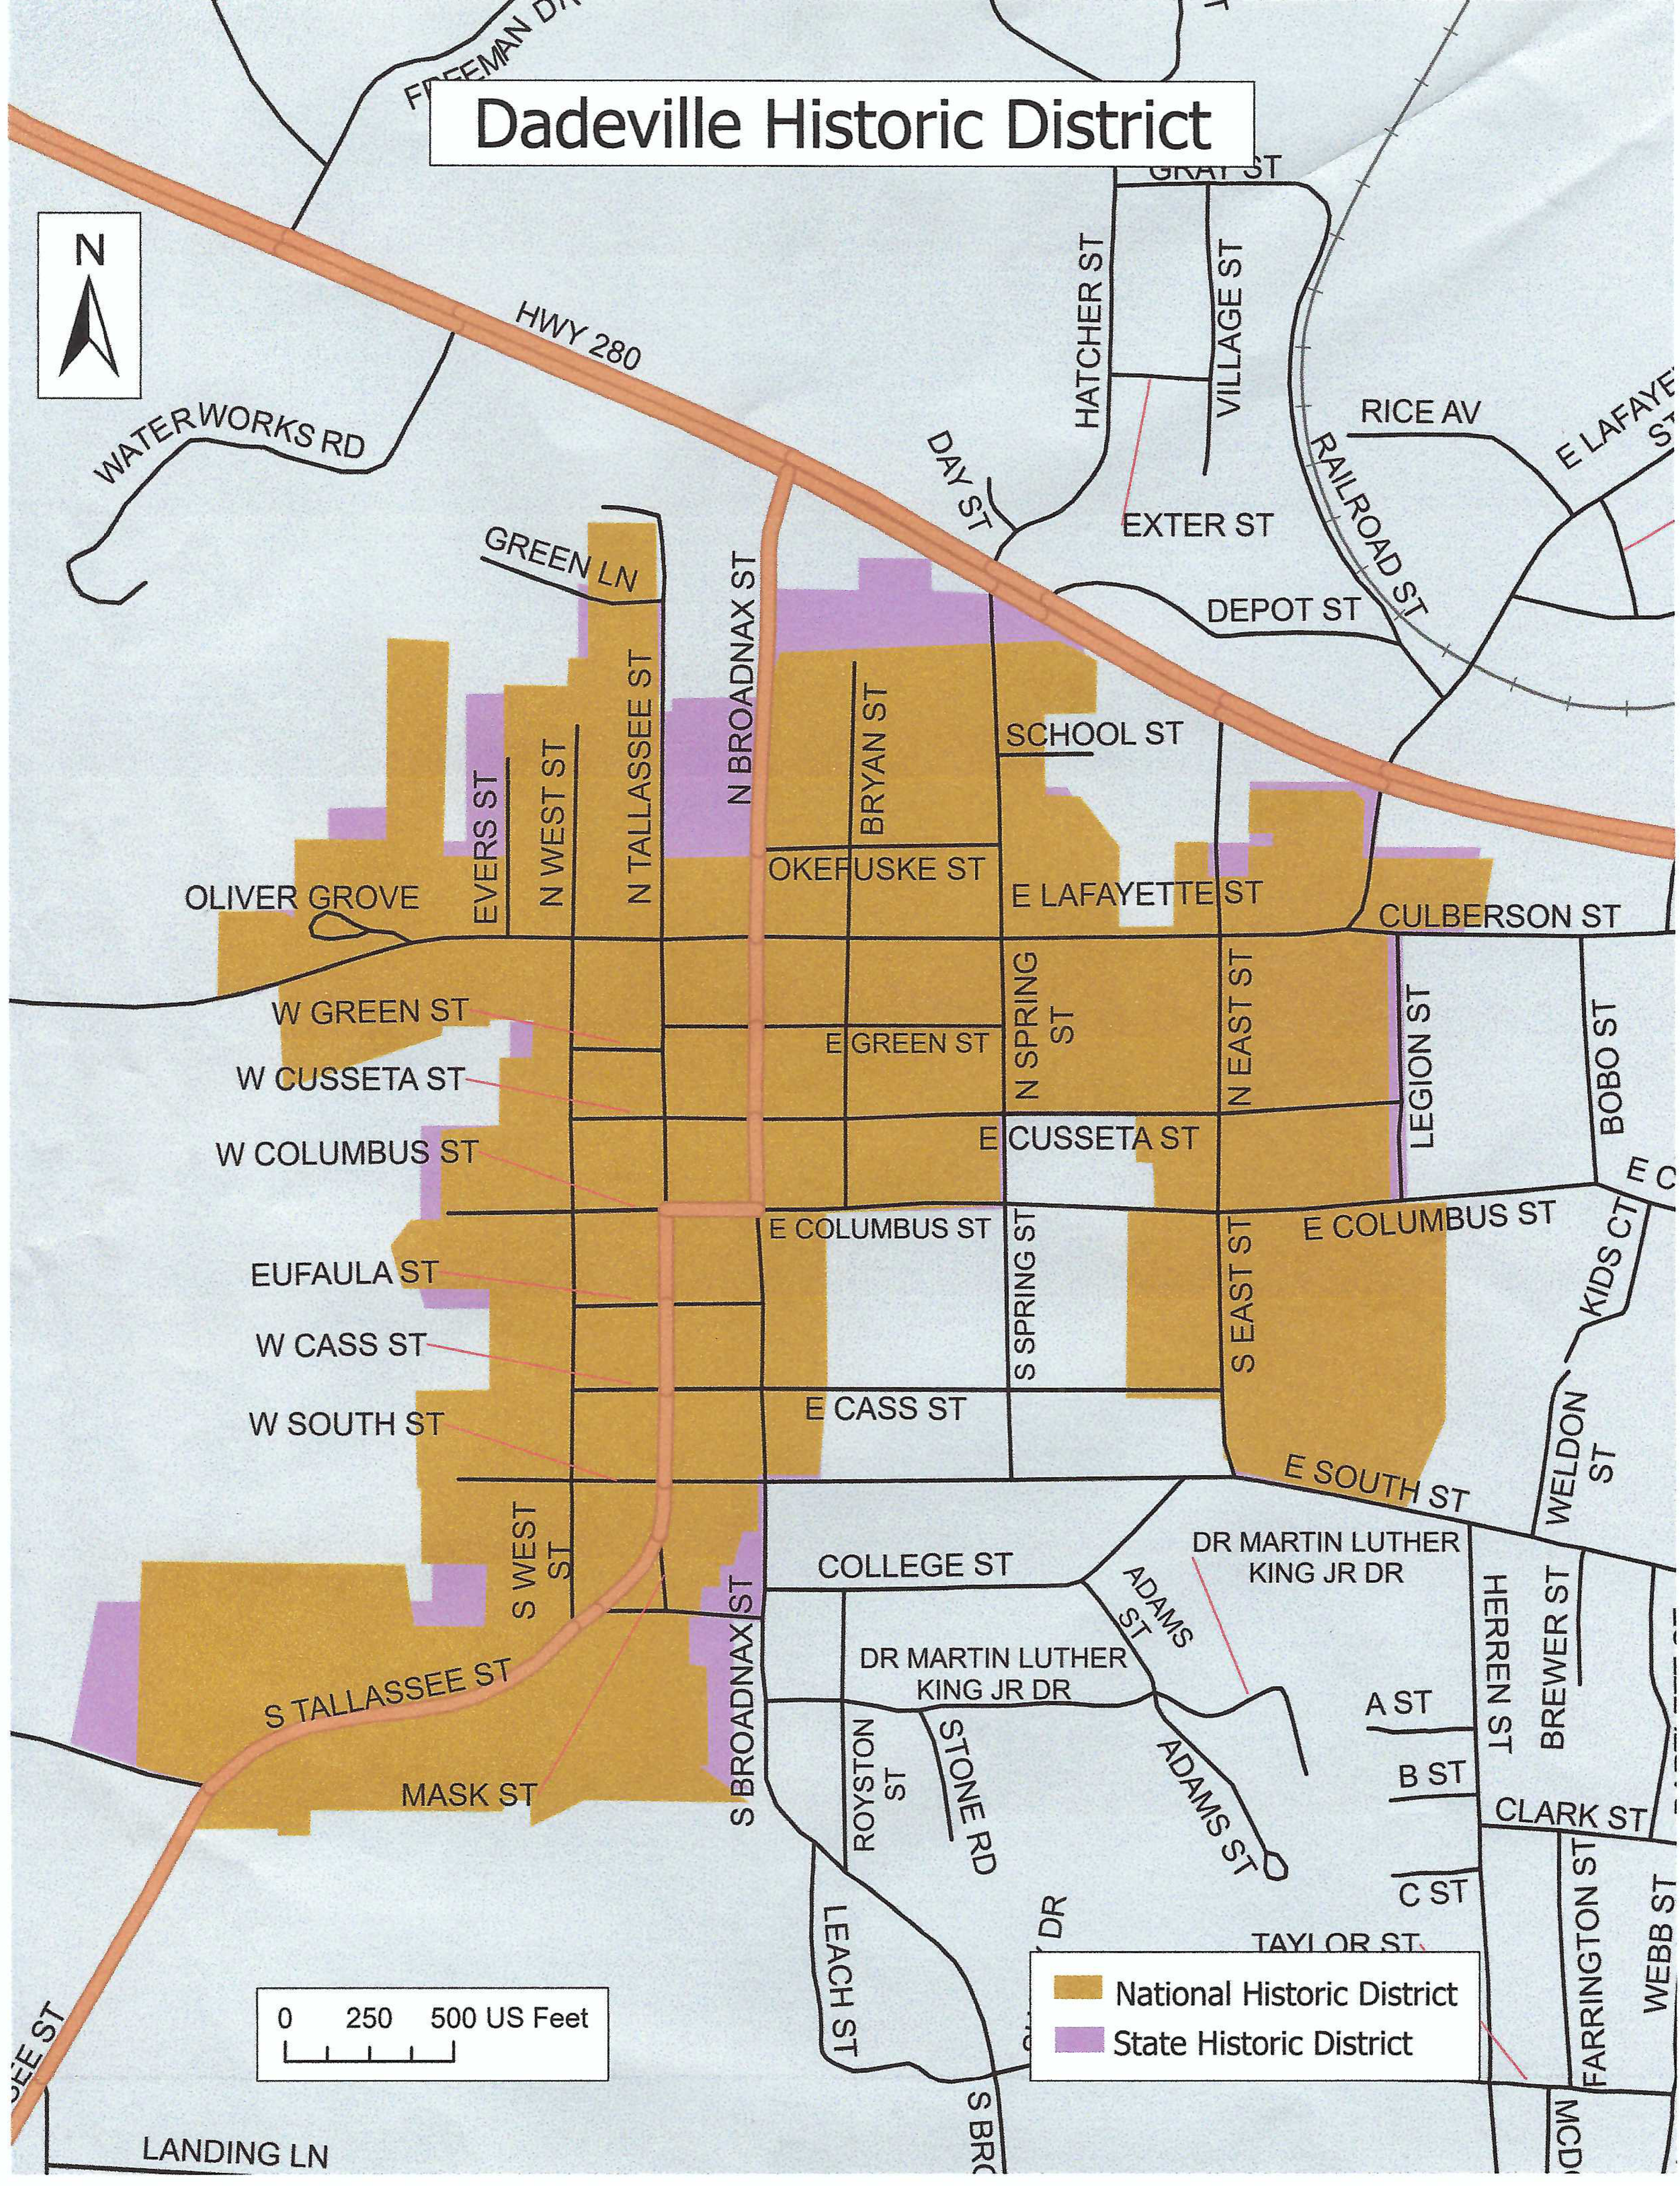

# Dadeville Historic District

0 250 500 US Feet

 National Historic District  
 State Historic District